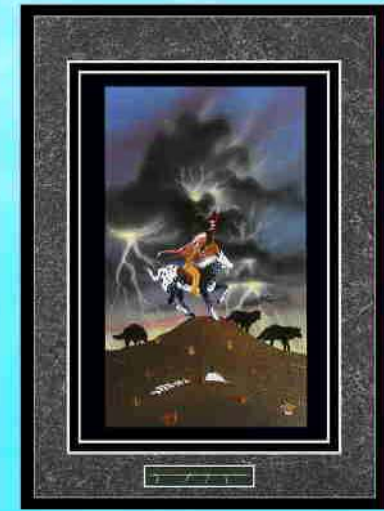

“FOLLOW THE HERDS”

**11” x 14” Black or Barn Wood Frame,
with 6” x 9” Print & Black Matt.**

**Price \$ 55.00
Shipping \$ 15.00**

**18” x 24” Black or Barn Wood Frame,
with 12 3/4” x 18 3/4” print & Black Matt.**

**Price \$135.00
Shipping \$ 25.00**

**18” x 24” Black or Barn Wood Frame,
with 12 3/4” x 18 3/4” Print, Double
Matt & Miniature Cultural Item.**

**Price \$155.00
Shipping \$ 25.00**