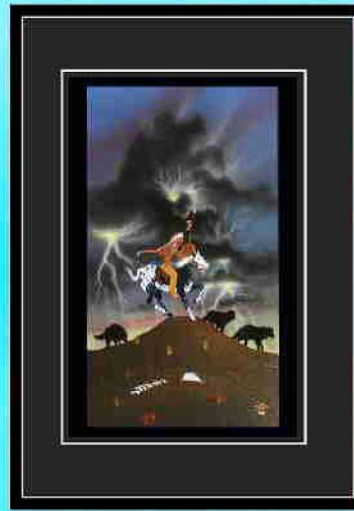

“FOLLOW THE HERDS”

**11” x 14” Black or Barn Wood Frame,
with 6” x 9” Print & Black Matt.**

**Price \$ 55.00
Shipping \$ 15.00**

**18” x 24” Black or Barn Wood Frame,
with 12 3/4” x 18 3/4” print & Black Matt.**

**Price \$135.00
Shipping \$ 25.00**

**18” x 24” Black or Barn Wood Frame,
with 12 3/4” x 18 3/4” Print, Double
Matt & Miniature Cultural Item.**

**Price \$155.00
Shipping \$ 25.00**